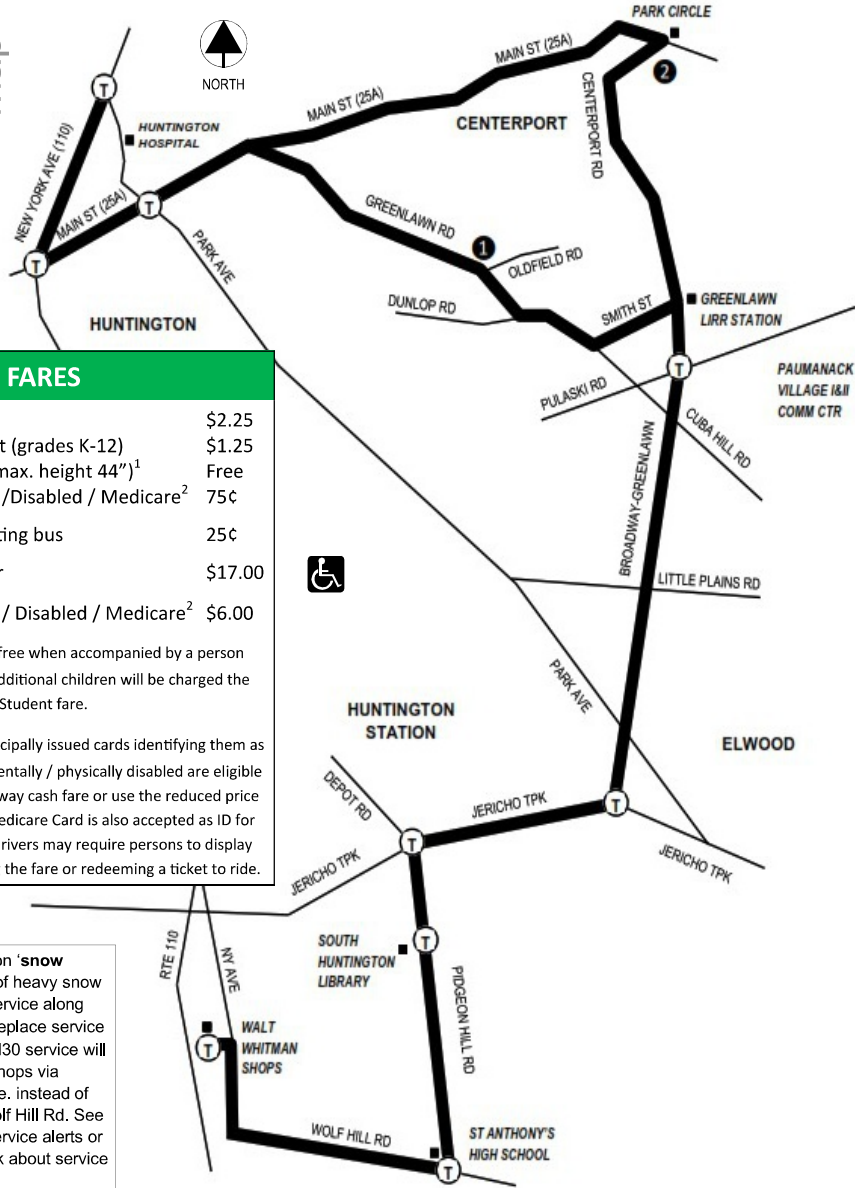

H30 map

LEGEND

- Bus Route
- Transfer Location

FARES

Single-Ride	Adult	$2.25
	Student (grades K-12)	$1.25
	Child (max. height 44")¹	Free
	Elderly / Disabled / Medicare²	75¢
Transfer to a connecting bus		25¢
10-Trip	Regular	$17.00
Ticket Book	Elderly / Disabled / Medicare²	$6.00

¹ Limit 3 children ride free when accompanied by a person paying the Adult fare; additional children will be charged the Student fare.

² Persons with valid, municipally issued cards identifying them as at least 60 years old or mentally / physically disabled are eligible to pay the reduced, one-way cash fare or use the reduced price E/D/M tickets. A valid Medicare Card is also accepted as ID for these purposes. HART drivers may require persons to display their ID card when paying the fare or redeeming a ticket to ride.

When buses are on 'snow routes' because of heavy snow or ice conditions, H30 service along Greenlawn Rd. (1) will replace service via Centerport (2) and H30 service will access Walt Whitman Shops via Jericho Tpk. And NY Ave. instead of Pidgeon Hill Rd. and Wolf Hill Rd. See HuntingtonNY.gov for service alerts or dial 631-427-8287 to ask about service status.

H30

BUS SCHEDULE

Effective January 01, 2024

HUNTINGTON AREA RAPID TRANSIT

- Halesite
- Huntington
- Centerport
- Greenlawn
- Elwood
- Huntington Station
- South Huntington
- Walt Whitman Shops

EDMUND J. SMYTH
SUPERVISOR

- Dr. DAVE BENNARDO
  Councilman
- SALVATORE FERRO
  Councilman
- BROOKE A. LUPINACCI
  Councilwoman
- THRESEA MARI
  Councilwoman

HART is a public service,
owned and operated by the Town of Huntington.